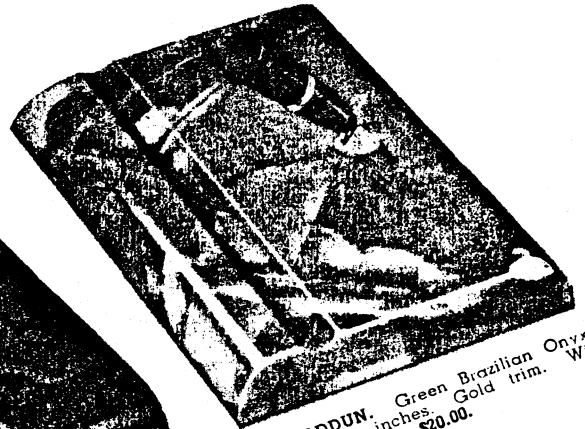

\$20 *Lifetime** GIFTS

COMPLETE WITH PEN

S289 BUFIY. Colored Pedrara Onyx. 4 1/2 x 7 1/2 inches. Gold trim. With two Brown LIFETIME Pens \$20.00.

S258 BUFFN. Brown Onyx. 5 x 8 inches. Gold name plate. With Brown LIFETIME Pen \$20.00.